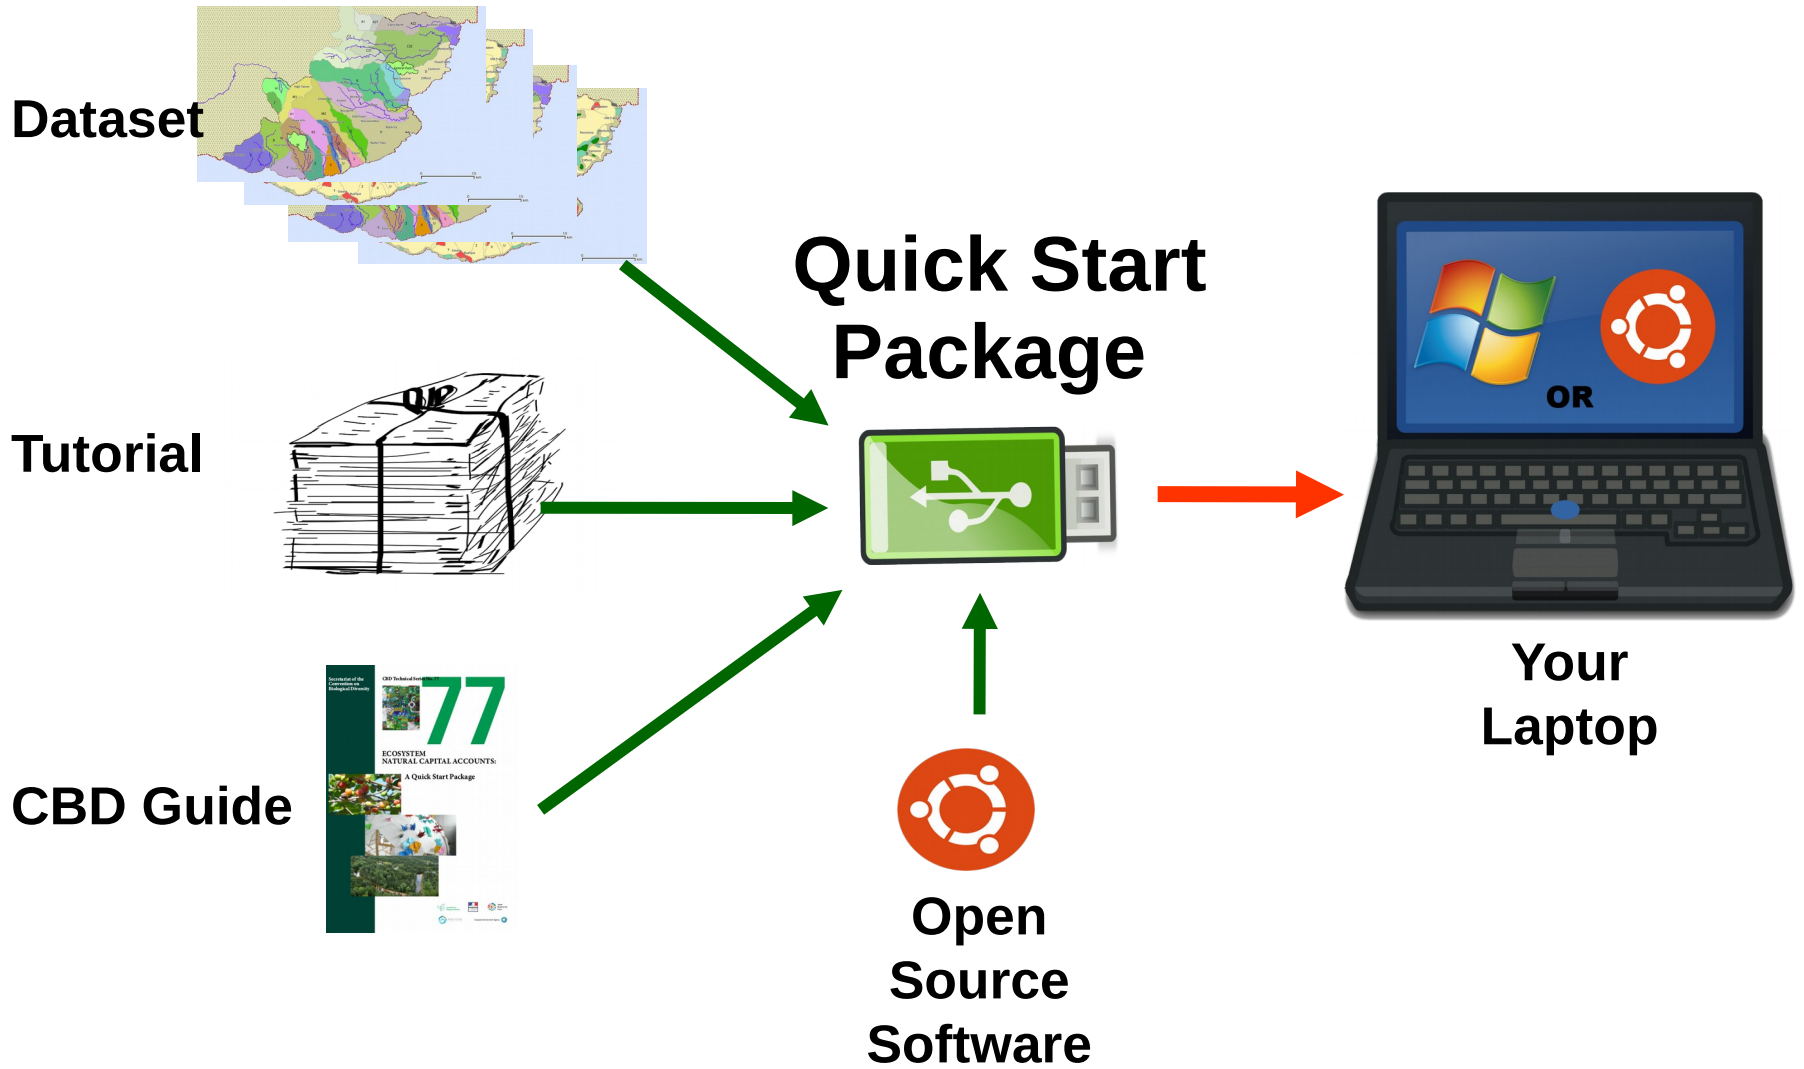

Main Concept