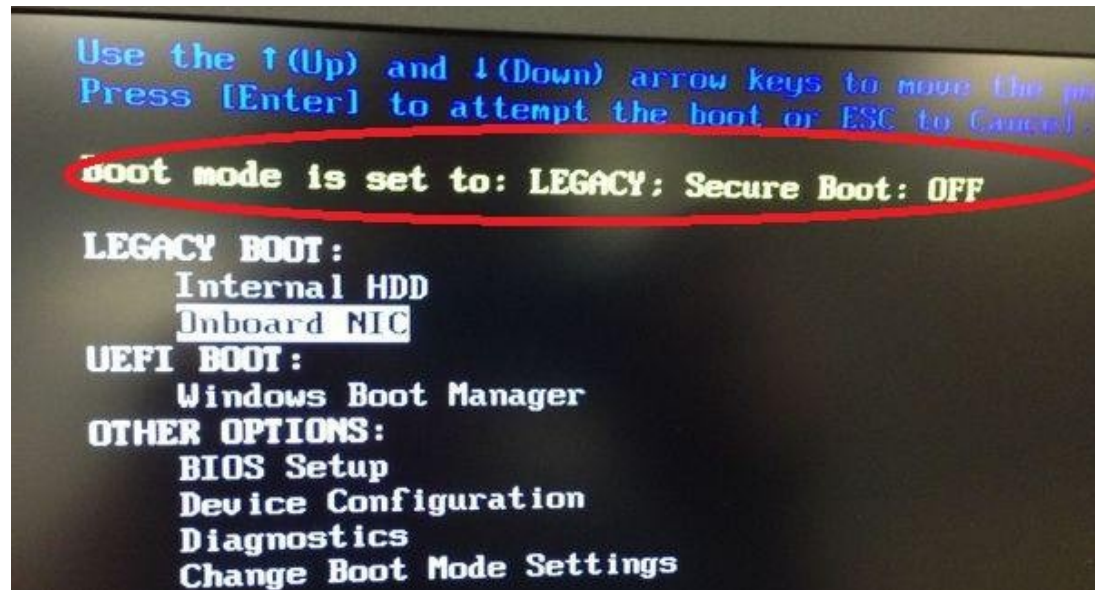

How To - QuickStart Package on Computer

- **Boot by Boot Setting: F12 usually**

Find Legacy AND the USB pen